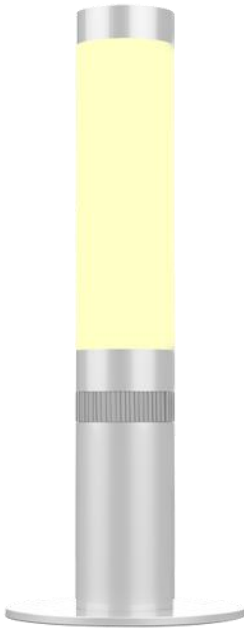

BC1019

Jellyf table lamp

Touch stepless dimming

material: Acrylic+PC

Size: D110xH320mm

Color:golden/silver/grey

Power: 5000mAH -USB C

Voltage: DC:5V

Current: 700mA

consumption: 3.5W

LED temp.: 2700K

Waterproof: IP54

BC1020

Pillar table lamp
rotating ring dimmer switch
Material: Aluminium+acrylic
Size: D50xD120xH306mm
Color:golden/silver/grey
Power: 5200mAH -USB C
Voltage: DC:5V
Current: 800mA
consumption: 4W
LED temp.: 2700K
Waterproof: IP54

BC1021

Tumbleman night table lamp

3 levels LED color

Material: Aluminium+PC

Size: D120xH190mm

Color:white/silver/grey

Power: 5200mAH -USB C

Voltage: DC:5V