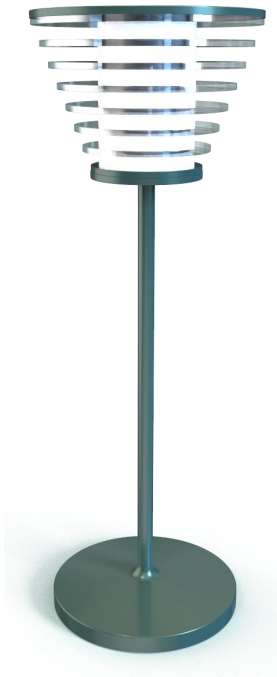

Size: D150xH348mm

Color:Black

Power: 5200mAH -USB C

Voltage: DC:5V

Current: 700mA

consumption: 3.5W

LED temp.: 2700K

Waterproof: IP54

BC1025

mini street light table lamp

Touch stepless dimming

Material: Aluminium+Acrylic+PC

Size: D120x130xH370mm

Power: 5000mAH -USB C

Voltage: DC:5V

Current: 700mA