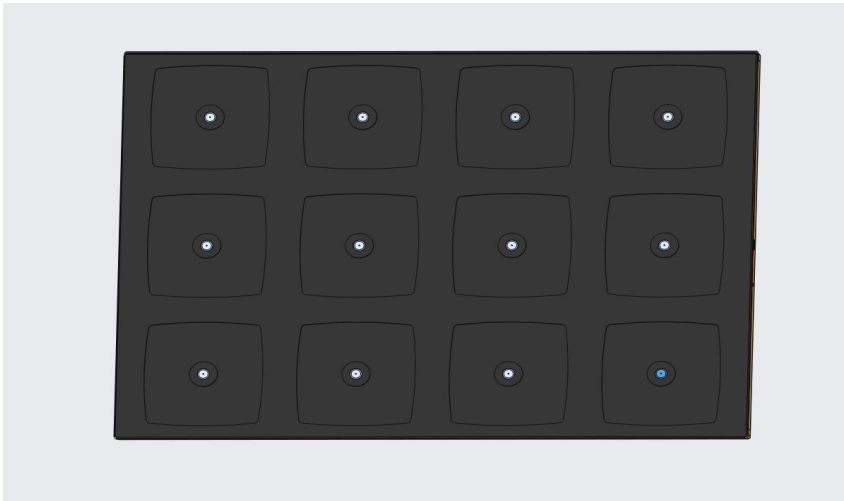

Color:black

Current: 6A

Consumption: 30W

Power:plug(adapter)

Input Voltage:5V

weight:1.8KG

1 of 12 charge station

Material: acrylic